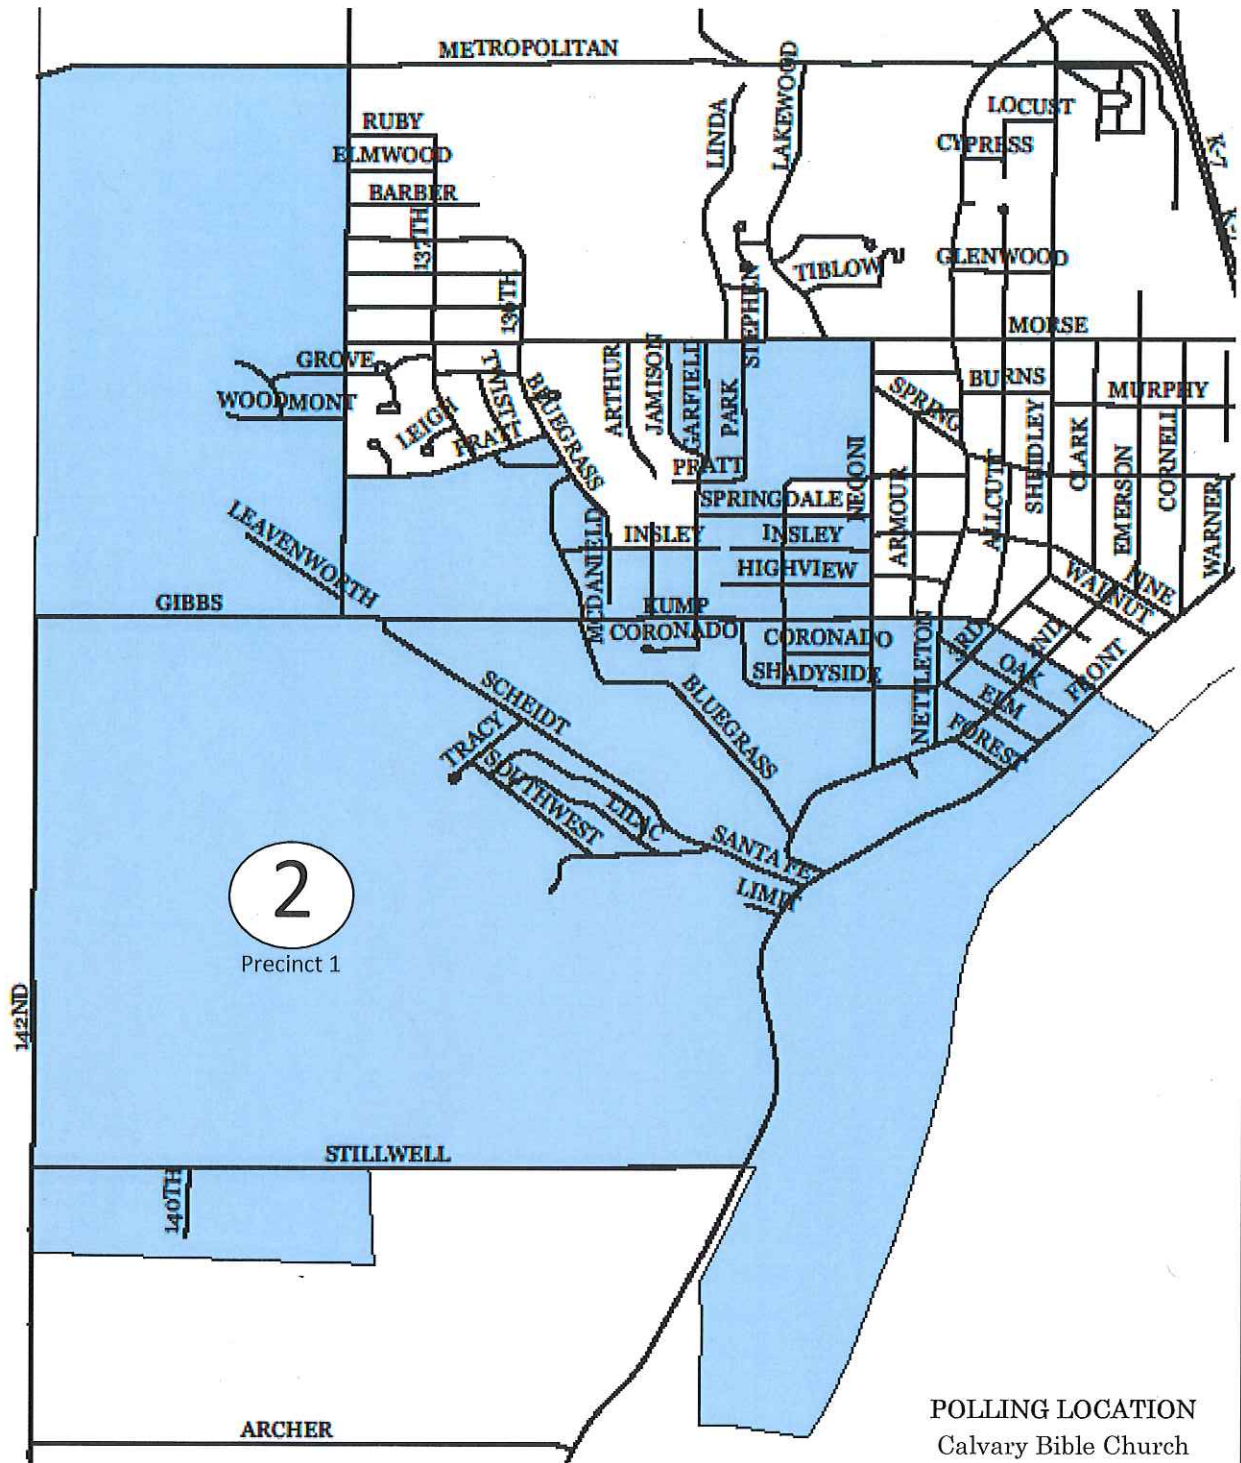

WARD AND PRECINCT MAP OF
BONNER SPRINGS

JOHNSON, LEAVENWORTH AND
 WYANDOTTE COUNTIES, KANSAS

WARD 2

2
 Precinct 1

POLLING LOCATION
 Calvary Bible Church
 518 West Insley