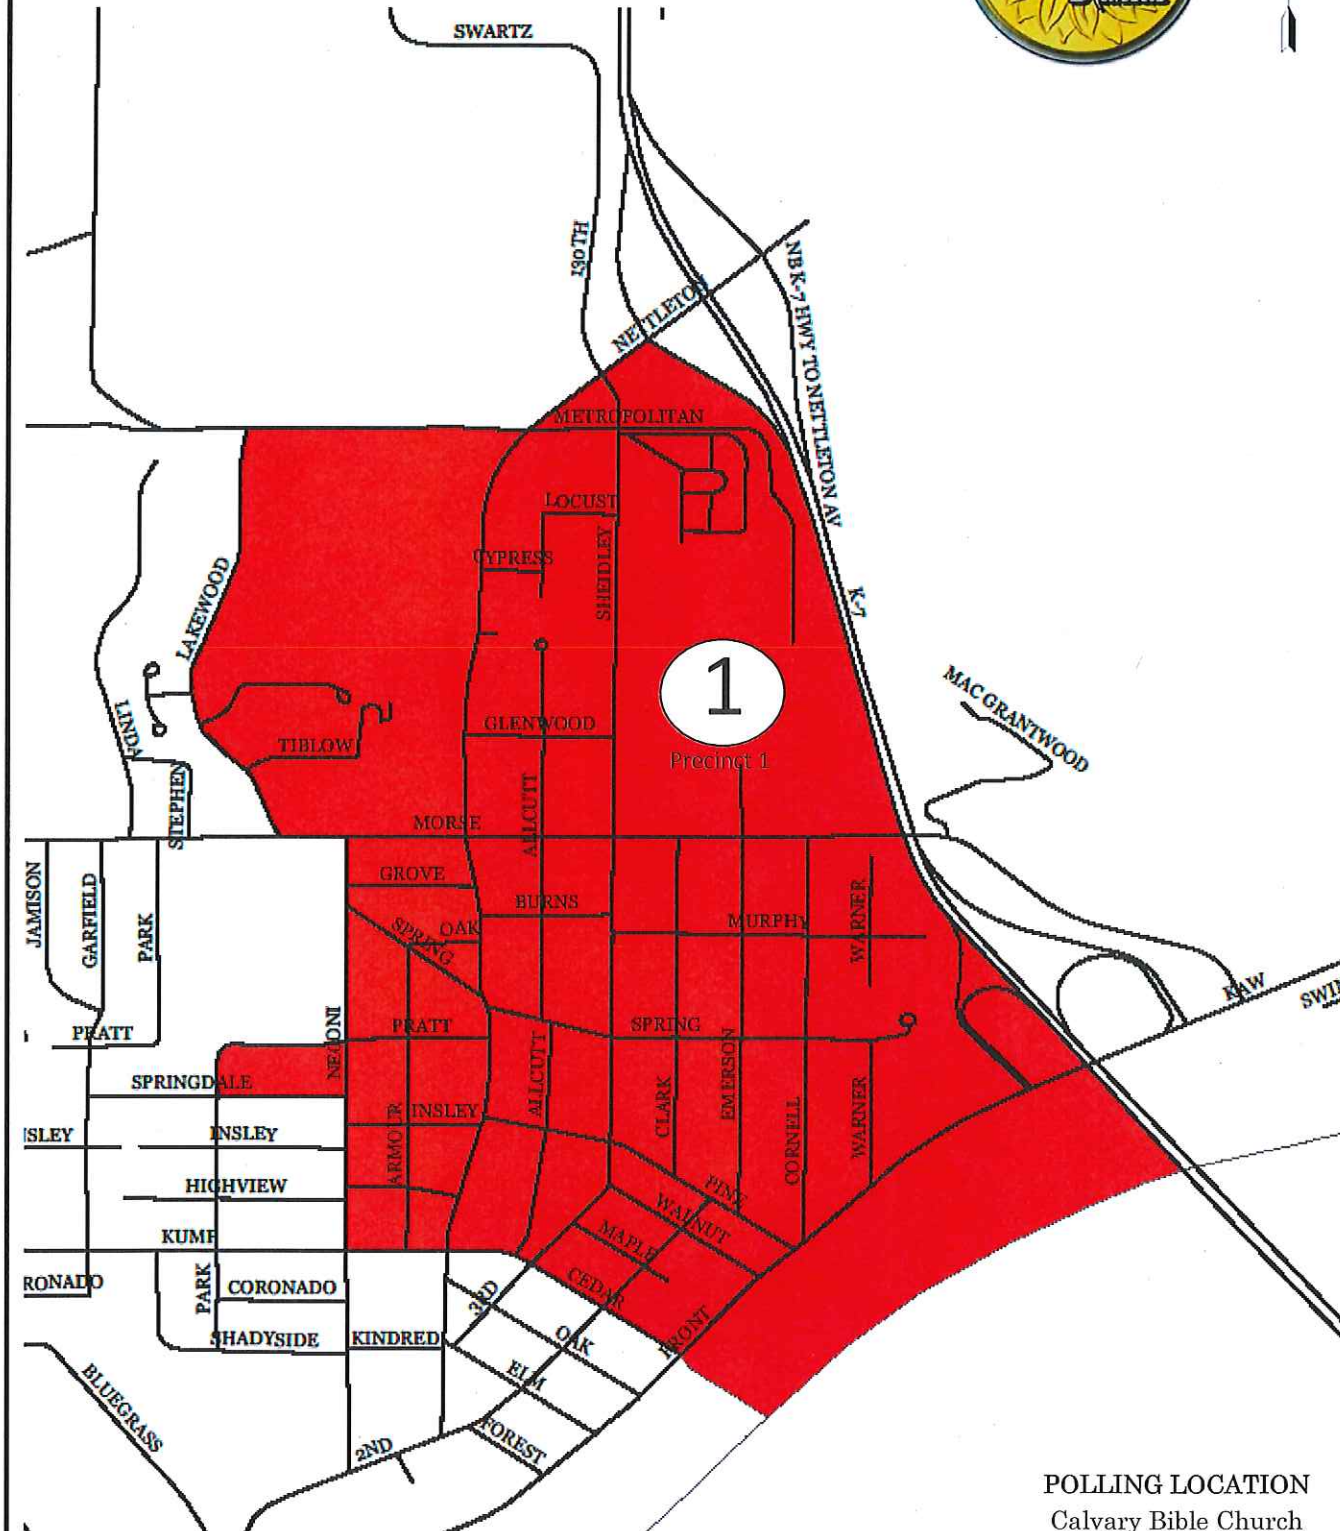

WARD AND PRECINCT MAP OF BONNER SPRINGS

JOHNSON, LEAVENWORTH AND
WYANDOTTE COUNTIES, KANSAS

WARD 1

POLLING LOCATION
Calvary Bible Church
518 West Insley