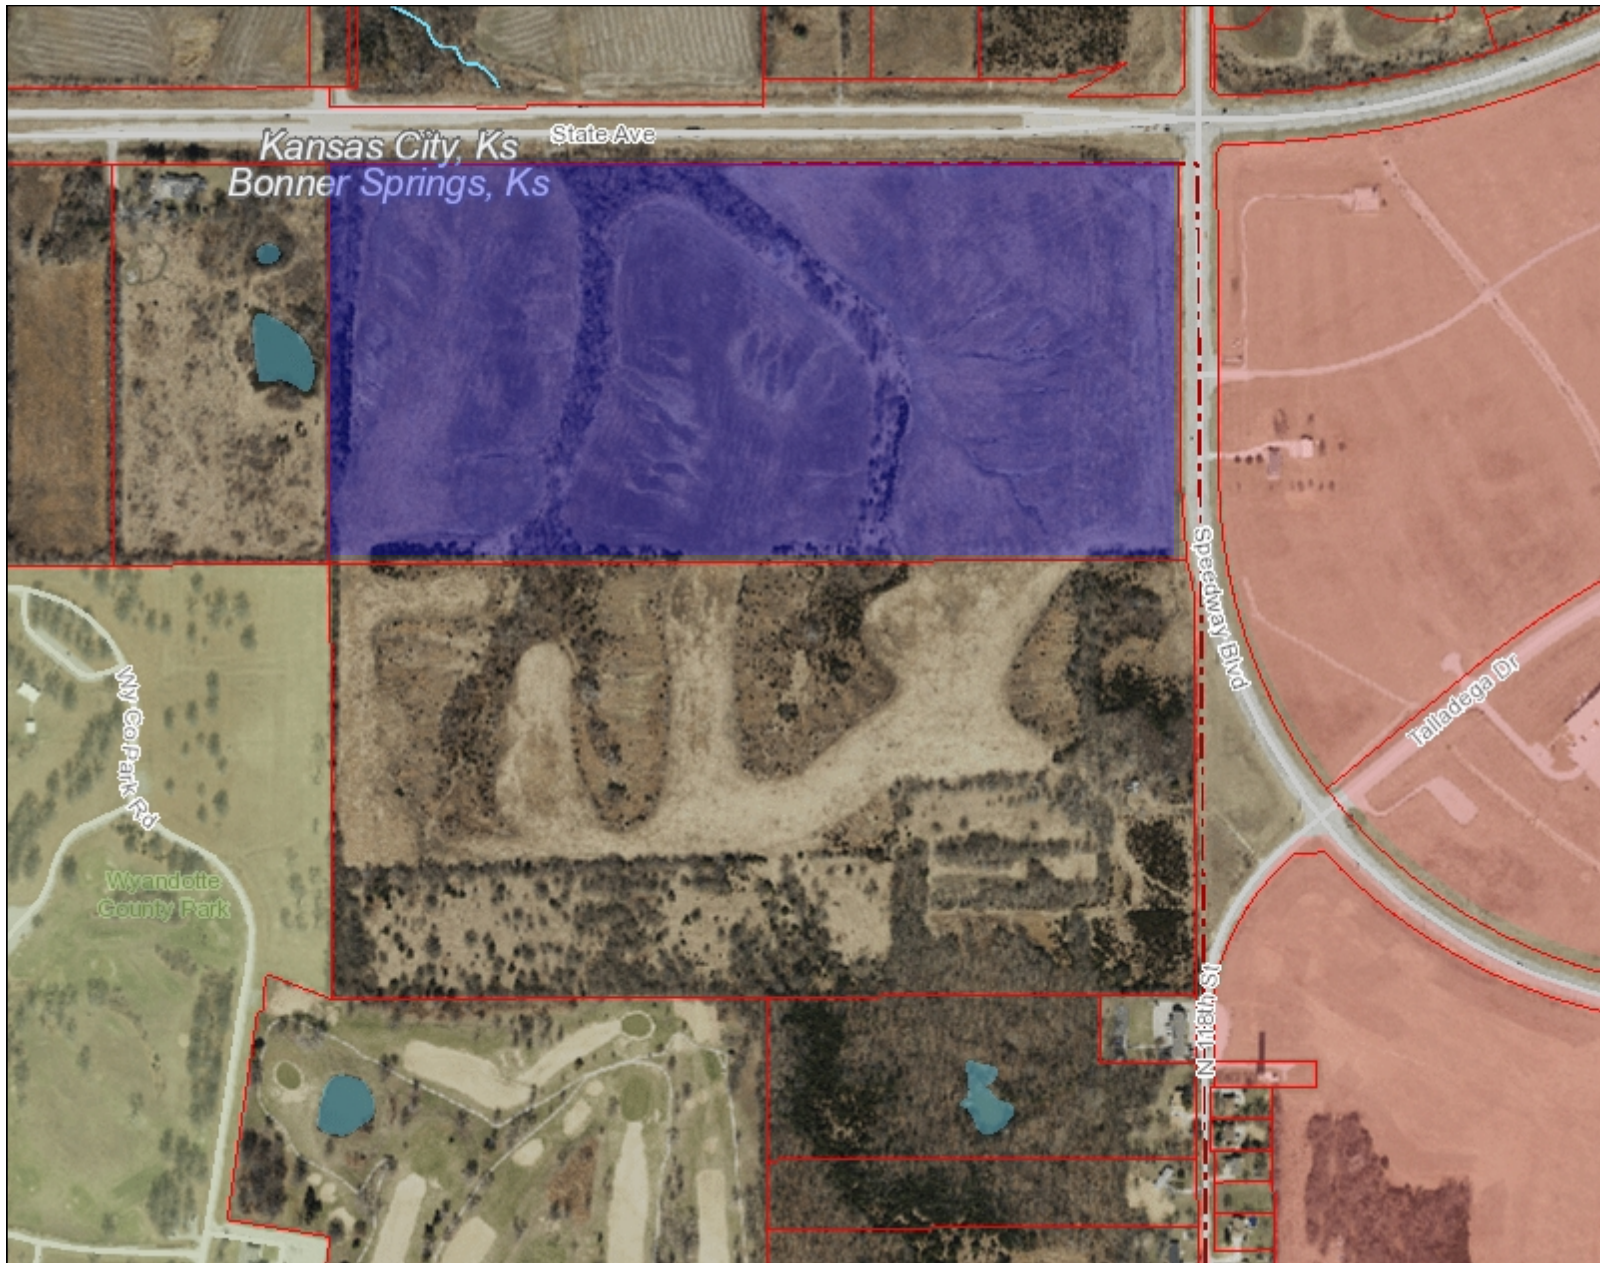

Bonner Crossing

GeoSpatial Services
710 N 7th St, Suite 200 | Kansas City, KS 66101
Ph: 913-573-2941 | gss@wycokck.org
www.wycokck.org/gss

Legend

- Points of Interest
- Lakes
- Rivers
- Streams
- Parks*
- Platted Parcel
- Unplatted Parcel
- ROW Parcel
- Municipal Boundaries
- Railroads

Locater Map

Notes

Map Print Date: 6/1/2021 10:19 AM

Map Scale
1: 7,513

(c) 2015 Unified Government

DISCLAIMER OF WARRANTY AND ACCURACY: Unified Government of Wyandotte Co./Kansas City, KS (UG) makes no representations or warranties about this map or its content, including, without limitation, accuracy, completeness, or fitness for any purpose. Users of this map document do so at their own risk; UG will not be liable to any such user for any loss or damage whatsoever.