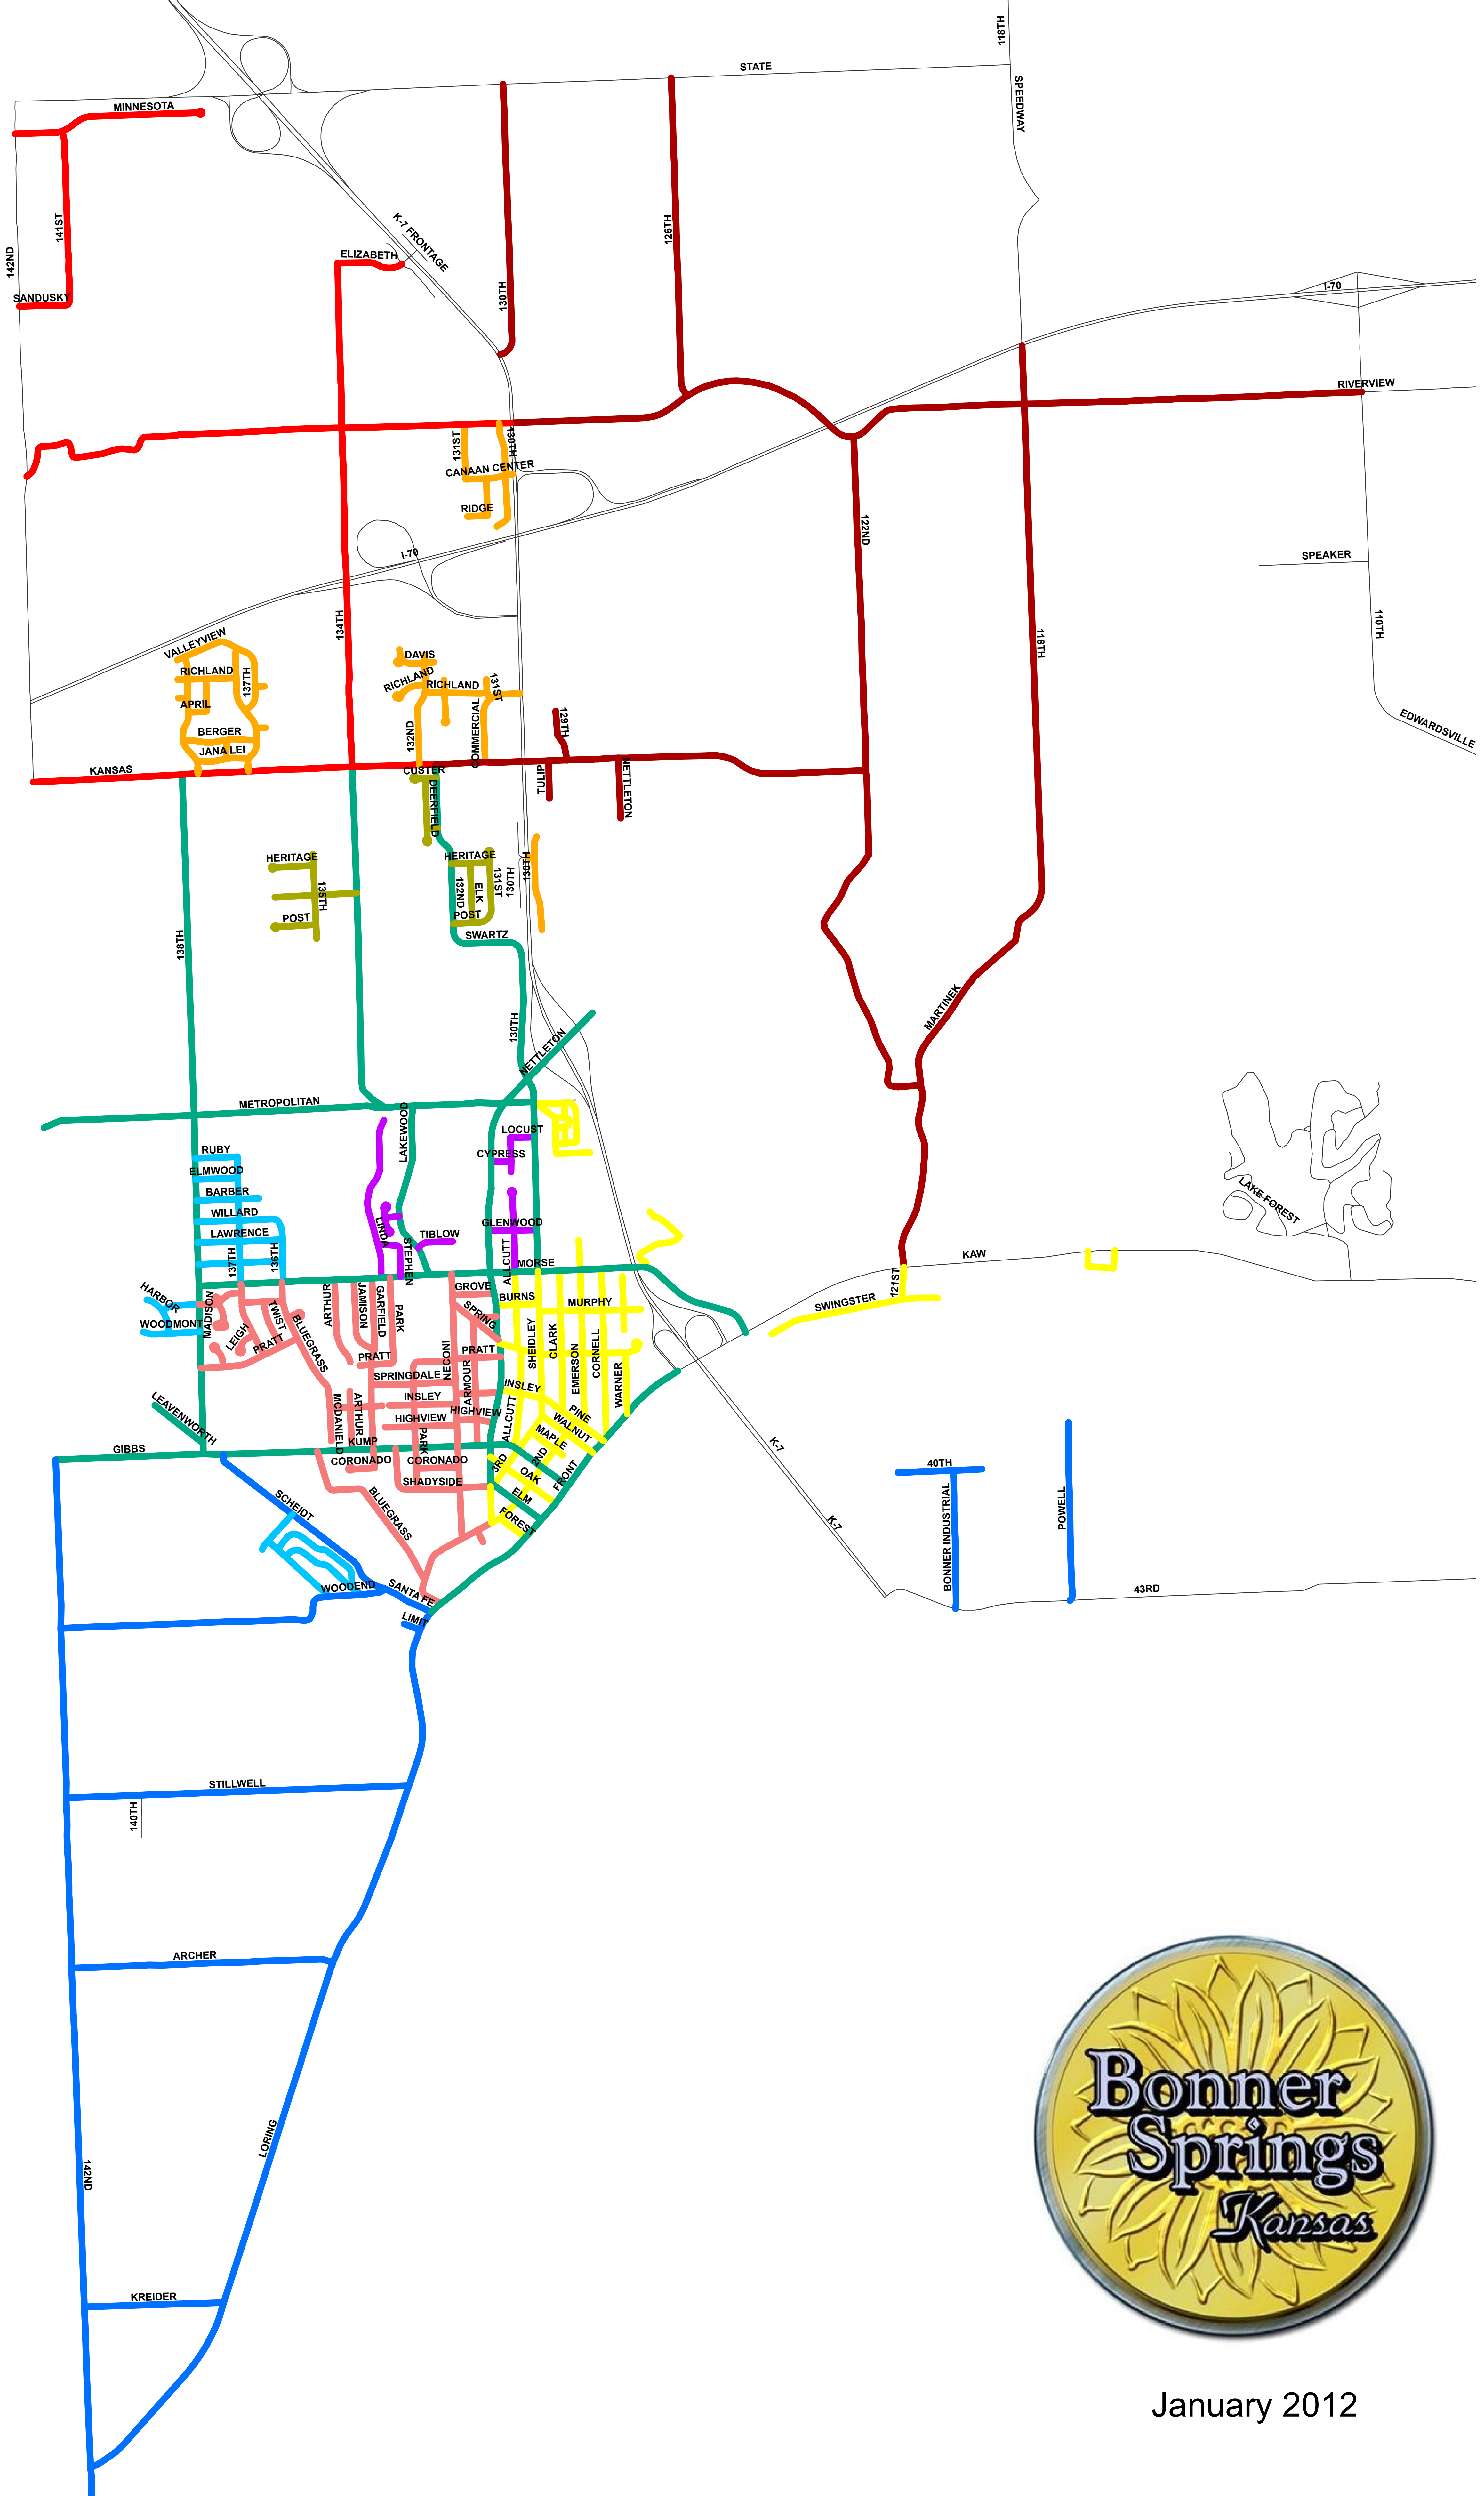

BONNER SPRINGS SNOW ROUTES

- Legend**
- Snow Zones**
- 1e
 - 1w
 - 2
 - 3
 - 4
 - 5
 - 6
 - 7
 - 8
 - 9

January 2012